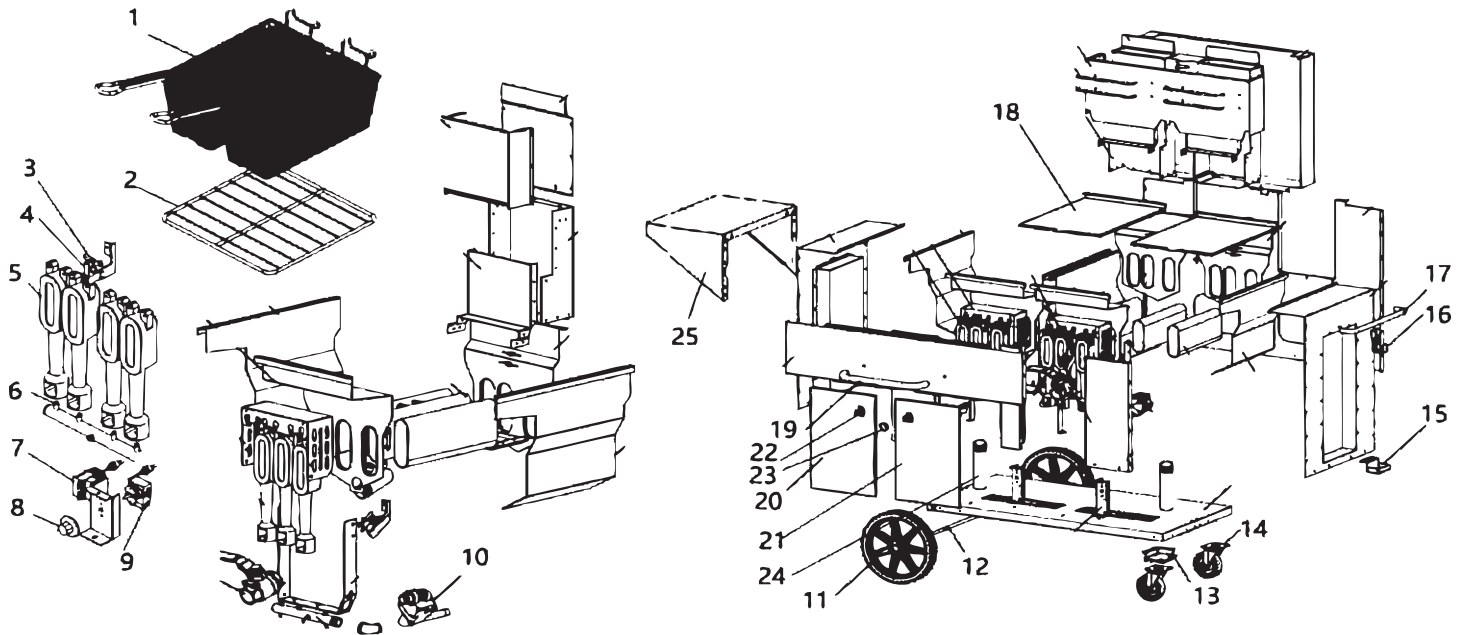

# Parts Breakdown

Model CE-CN-DOF LP 47355

# Parts Breakdown

---

## Model CE-CN-DOF LP 47355

Item No.	Description	Position	Item No.	Description	Position	Item No.	Description	Position
AK408	Basket for 47355	1	AK417	Gas Valve for 47355	10	AK433	Handle for 47355	19
AK409	Crumb Screen for 47355	2	AK418	Wheel for 47355	11	AK426	Left Door for 47355	20
AK410	Pilot Bracket for 47355	3	AK419	Axle for 47355	12	AK427	Right Door for 47355	21
AK411	Thermopile for 47355	4	AK420	Caster Bracket for 47355	13	AK428	Door Lock for 47355	22
AK412	Burner for 47355	5	AK421	Caster for 47355	14	AK429	Door Magnet for 47355	23
AK413	Orifice (LP) for 47355	6	AK432	Tank Support Bracket for 47355	15	AK430	Drain Extension for 47355	24
AK414	Hi Limiter for 47355	7	AK423	Tank Hanger for 47355	16	AK434	Side Shelf for 47355	25
AK415	Knob for 47355	8	AK424	Side Handle for 47355	17			
AK416	Thermostat for 47355	9	AK425	Tank Cover for 47355	18			